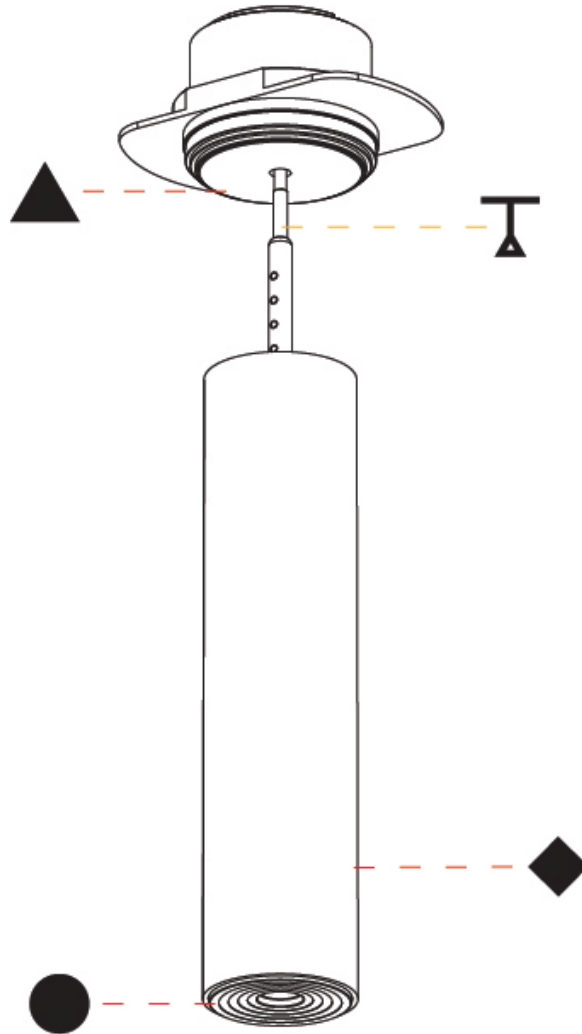

STUDIO COLLECTION 1 SUSPENSION

A300800-

PROJECT _____

TYPE _____

SPECIFIER _____

QUANTITY _____

DATE _____

A